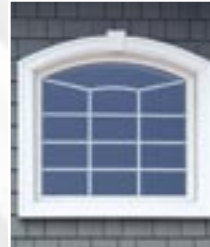

Resembling a Dutch Nantucket-style home with its multiple roofs and pitches, the 4,500 square-foot home created by Brandywine Developers fits in perfectly with its seaside setting in Avalon, N.J. Located on a bay less than 500 yards from the ocean, and large enough to appear like a small hotel, the home contains dozens of rooms with private alcoves and spaces to accommodate a large family.

EXTERIOR TRANSFORMATION

“The views out every window in the home are remarkable,” says Matt Pappas, owner of Brandywine Developers. “We wanted to frame the water and land views with uniquely shaped windows. That’s why you see everything from oval to eyebrow to half-circle windows in this home. We chose to accent those windows by surrounding them with Fypon trim.

“Using traditional wood moulding was out of the question for this project. The constant attack of salt air and sea spray would have meant the homeowners spending most of their time scraping and repainting peeling wood trim. That problem is eliminated with Fypon’s urethane products. There’s no chance of rot, decay or harsh weather impacting the product.”

The closed cell structure of Fypon products prevents water penetration and absorption. In addition to resisting warping and splitting, the trim pieces on the project also resist insect infestation and weather damage.

“I’ve used Fypon products for years on my homes,” says Pappas. “I can go back to a home I put trimwork on five years ago and it still looks as good as the day I installed the trim. The product really holds up well over time. Best of all, each piece of Fypon we install has a consistent finish that paints up well without requiring sanding, priming or sealing. This means we were able to save time and labor on the job site while crafting a terrific-looking home.”